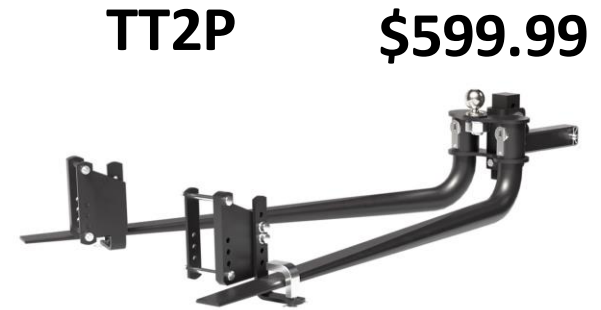

BO5

\$2,199.99

BISH'S
RV

*Actual brand may differ from those shown.

Travel Trailer Weight Distribution Hitch

Blue Ox 2 Point

- Bar in saddle style hitch
- Integrated Anti-Sway
- Up to 10,000 GVWR
- Allows you to back up without disconnecting the hitch!!
- Recommended for Tandem Axle

- For Trailers up to 21K
- Adjustable height
- Requires any bed ball
- ISR option available

FWBB \$1,399.99

Husky Manual Slider

- Can be adjusted back 9"
- For trailers up to 26k
- Ok for short-bed trucks