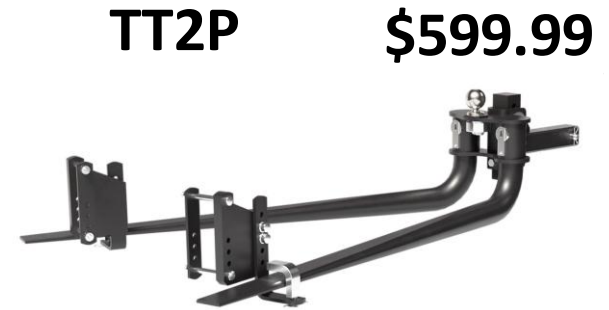

BO5

\$1,299.99

BISH'S
RV

*Actual brand may differ from those shown.

Travel Trailer Weight Distribution Hitch

Blue Ox 2 Point

- Bar in saddle style hitch
- Integrated Anti-Sway
- Up to 10,000 GVWR
- Allows you to back up without disconnecting the hitch!!
- Recommended for Tandem Axle

- For Trailers up to 21K
- Adjustable height
- Requires any bed ball
- ISR option available

FWBB \$1,399.99

Husky Manual Slider

- Can be adjusted back 9"
- For trailers up to 26k
- Ok for short-bed trucks