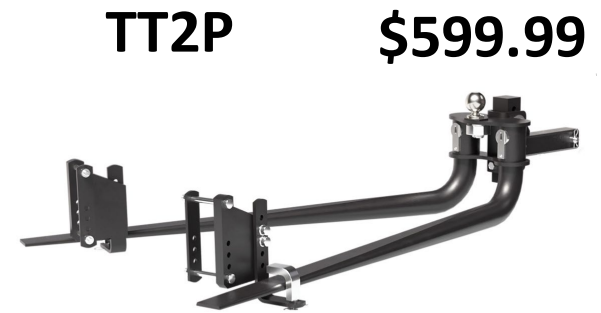

Travel Trailer Weight Distribution Hitch

Blue Ox 2 Point

- Bar in saddle style hitch
- Integrated Anti-Sway
- Up to 10,000 GVWR
- Allows you to back up without disconnecting the hitch!!
- Recommended for Tandem Axle