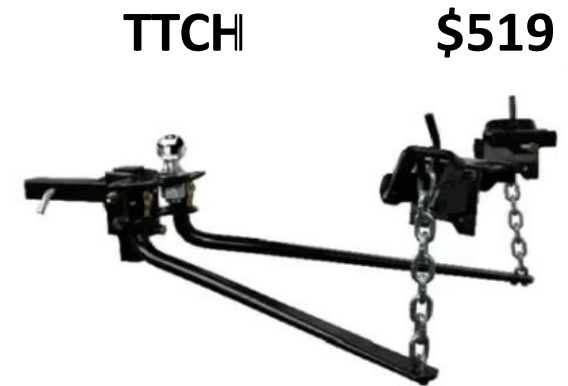

Blue Ox Track Pro (Better)

- Trunnion style true spring bars create a more comfortable ride
- Integrated Passive Anti-Sway
- Bar in saddle style hitch
- Pitch is adjusted at saddles

TTBW

\$1,689

TTSP

\$1,099

TTTP

\$889

Travel Trailer Weight Distribution Hitch

Blue Ox 2 Point (Good)

- Bar in saddle style hitch
- Integrated passive Anti-Sway
- Allows you to back up without disconnecting the hitch!!

Chain Up Hitch

- Chain style hitch
- Fits Most Single Axle
- Requires removal to reverse
- Requires extra parts for anti-sway

Travel Trailer Hitch Swap

- Swap a hitch from one unit to another, and adjust to the vehicle

Fifth Wheel Hitch

Blue Ox Fifth Wheel Hitch

- For Trailers up to 21K
- Adjustable height
- Requires any bed ball
- ISR option available

FWBB

\$1,399

Husky Manual Slider

- Can be adjusted back 9"
- For trailers up to 26k
- Ok for short-bed trucks
- Requires ISR